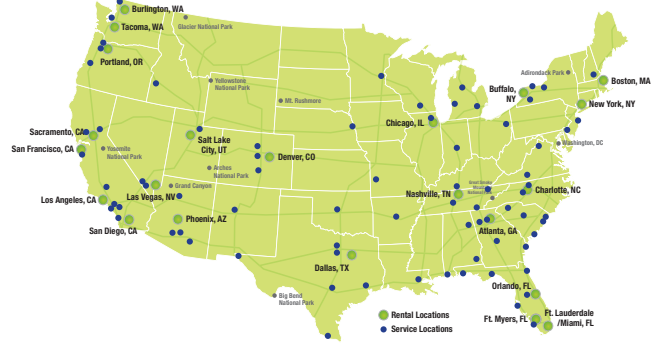

**From I-40 West of Nashville:** Exit 204 Briley Pkwy N/E. Go 16 Miles to Exit 12. Turn Right and go 1 block to Music Valley Drive. Turn Right on Music Valley Drive, and go 1.5 Miles to store.

**From I-40 East of Nashville:** Exit 215 Briley Pkwy W. Go 6 Miles to Exit 12. Turn Right and go 2 blocks to Music Valley Drive. Turn Right on Music Valley Drive, and go 1.5 Miles to store.

**From I-24 West of Nashville:** Exit 43 Briley Pkwy E to Exit 12. Turn Right and go 1 block to Music Valley Drive. Turn Right on Music Valley Drive, and go 1.5 Miles to store

**From I-24 East of Nashville:** Exit 54 Briley Pkwy E to Exit 12. Turn Right and go 2 blocks to Music Valley Drive. Turn Right on Music Valley Drive, and go 1.5 Miles to store.

## Nationwide Locations