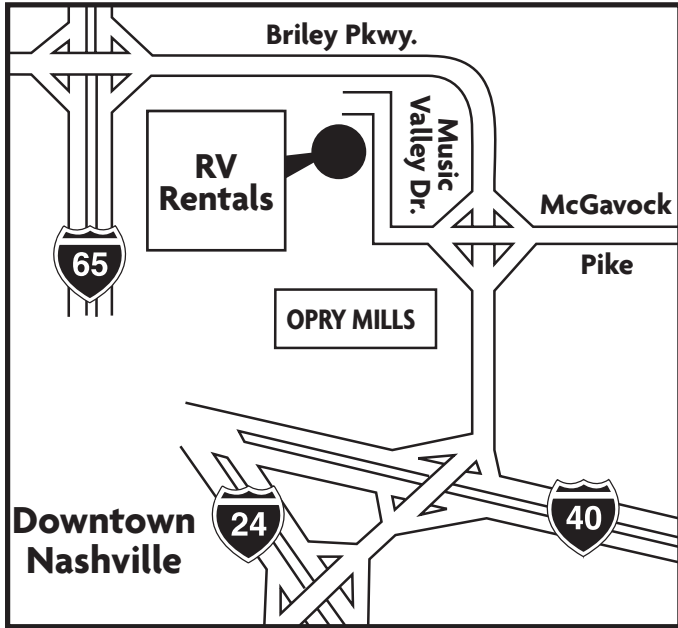

MOTURIS RV AND CAMPING WORLD

NASHVILLE

2622 Music Valley Dr.

Nashville, TN 37214

800.831.0111

From I-65 N/S: Exit 90B to Briley Pkwy. Go 4 Miles to Exit 12. Turn Right and go 1 block to Music Valley Drive. Turn Right on Music Valley Drive, and go 1.5 Miles to store.

From I-40 West of Nashville: Exit 204 Briley Pkwy N/E. Go 16 Miles to Exit 12. Turn Right and go 1 block to Music Valley Drive. Turn Right on Music Valley Drive, and go 1.5 Miles to store.

From I-40 East of Nashville: Exit 215 Briley Pkwy W. Go 6 Miles to Exit 12. Turn Right and go 2 blocks to Music Valley Drive. Turn Right on Music Valley Drive, and go 1.5 Miles to store.

From I-24 West of Nashville: Exit 43 Briley Pkwy E to Exit 12. Turn Right and go 1 block to Music Valley Drive. Turn Right on Music Valley Drive, and go 1.5 Miles to store

From I-24 East of Nashville: Exit 54 Briley Pkwy E to Exit 12. Turn Right and go 2 blocks to Music Valley Drive. Turn Right on Music Valley Drive, and go 1.5 Miles to store.

Store Hours

Mon-Fri: 08.00 - 5.00 • Sat: 09.00 - 12.00

Call **877-297-3687 (CW-RENTS)**
for Reservations and Information