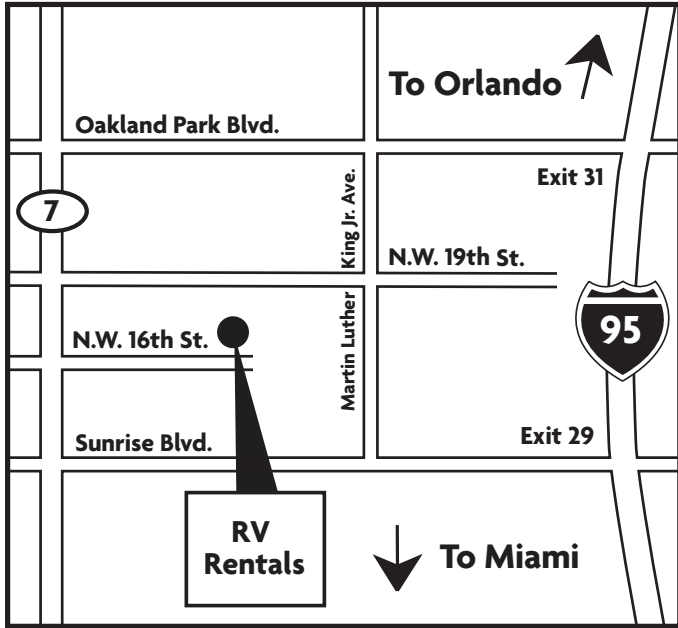

MOTURIS RV AND CAMPING WORLD

FT. LAUDERDALE / MIAMI

3901 N.W. 16th St
Lauderhill, FL 33311

800.278.2275

From Miami International Airport: Exit airport towards Airport Expressway/SR112 West (toll). Stay on I-95 North until Exit 29 - SR 838 Sunrise Blvd WEST. Exit Sunrise Blvd at SR-441 North (Right). Right turn at NW 16 Street. We are located on the left.

Nationwide Locations

ATLANTA (ATL)

505 Parkway 575
Woodstock, GA 30188
866.591.3622

BOSTON (BOS)

274 Newburyport Turnpike
Route 1
Rowley, MA 01969
800.890.2909

BUFFALO/ ROCHESTER (BUF)

1000 Sanford Road North
Churchville, NY 14428
866.393.6438

CHICAGO (ORD)

4450 Darrell Road
Island Lake, IL 60042
888.498.8014

DALLAS (DFW)

5209 I-35 North
Denton, TX 76207
800.527.4812

DENVER (DEN)

4100 Youngfield Street
Wheat Ridge, CO 80033
800.222.6795

FT. LAUDERDALE / MIAMI (FLL)

STATESVILLE (CLT)

1220 Morland Drive
Statesville, NC 28687
888.224.3059

TACOMA (SEA)

4650 16th Street East
Fife, WA 98424
800.526.4165

VANCOUVER (YVR)

1240 Old Highway 99
Burlington, WA 98233
866.337.4810