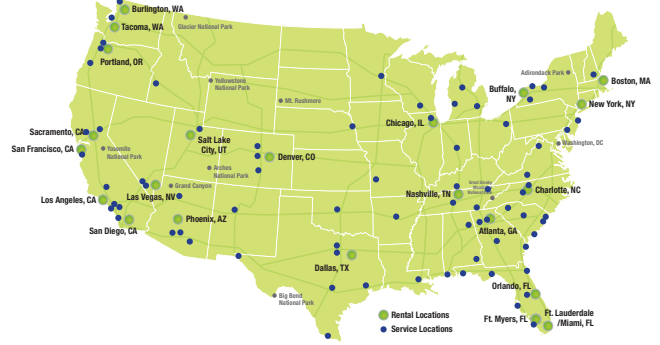

MOTURIS RV AND CAMPING WORLD

FT. LAUDERDALE / MIAMI

3901 N.W. 16th St
Lauderhill, FL 33311

800.278.2275

From Miami International Airport: Exit airport towards Airport Expressway/SR112 West (toll). Stay on I-95 North until Exit 29 - SR 838 Sunrise Blvd WEST. Exit Sunrise Blvd at SR-441 North (Right). Right turn at NW 16 Street. We are located on the left.

Nationwide Locations

ATLANTA (ATL)

505 Parkway 575
Woodstock, GA 30188
866.591.3622

BOSTON (BOS)

274 Newburyport Turnpike
Route 1
Rowley, MA 01969
800.890.2909

BUFFALO/ ROCHESTER (BUF)

1000 Sanford Road North
Churchville, NY 14428
866.393.6438

CHICAGO (ORD)

4450 Darrell Road
Island Lake, IL 60042
888.498.8014

DALLAS (DFW)

5209 I-35 North
Denton, TX 76207
800.527.4812

DENVER (DEN)

4100 Youngfield Street
Wheat Ridge, CO 80033
800.222.6795

FT. LAUDERDALE / MIAMI (FLL)

STATESVILLE (CLT)

1220 Morland Drive
Statesville, NC 28687
888.224.3059

TACOMA (SEA)

4650 16th Street East
Fife, WA 98424
800.526.4165

VANCOUVER (YVR)

1240 Old Highway 99
Burlington, WA 98233
866.337.4810