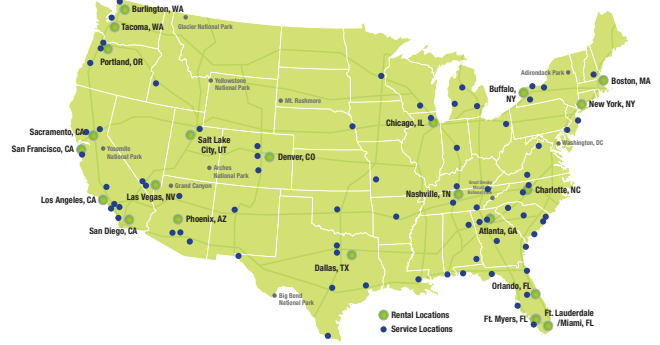

## CHICAGO

4450 Darrell Road  
Island Lake, IL 60042  
**888.498.8014**

**From O'Hare International Airport:**  
Merge onto I-190 E. Take the I-294 N exit, Exit 1C, toward Milwaukee/ I-90 W/ Rockford. Merge onto I-90 W/ Jane Addams Memorial Tollway toward Rockford. Merge onto IL-53 N toward Northwest Suburbs. Merge onto IL-53 Exit N. Turn slight right onto Lake Cook Road. Turn slight right onto N Rand Rd/ US-12 W. Turn left onto W Bonner Rd/ CR-61/ CR-A36. Turn right onto N Darrell Rd/ CR-44/ CR-V47. Turn right into location entrance.

## Nationwide Locations

**ATLANTA (ATL)**  
505 Parkway 575  
Woodstock, GA 30188  
**866.591.3622**

**BOSTON (BOS)**  
274 Newburyport Turnpike  
Route 1  
Rowley, MA 01969  
**800.890.2909**

**BUFFALO/  
ROCHESTER (BUF)**  
1000 Sanford Road North  
Churchville, NY 14428  
**866.393.6438**

**CHICAGO (ORD)**  
4450 Darrell Road  
Island Lake, IL 60042  
**888.498.8014**

**DALLAS (DFW)**  
5209 I-35 North  
Denton, TX 76207  
**800.527.4812**

**DENVER (DEN)**  
4100 Youngfield Street  
Wheat Ridge, CO 80033  
**800.222.6795**

**SAN FRANCISCO (SFO)**  
420 San Leandro Blvd  
San Leandro, CA 94577  
**877.562.7566**

**STATESVILLE (CLT)**  
1220 Morland Drive  
Statesville, NC 28687  
**888.224.3059**

**TACOMA (SEA)**  
4650 16th Street East  
Fife, WA 98424  
**800.526.4165**