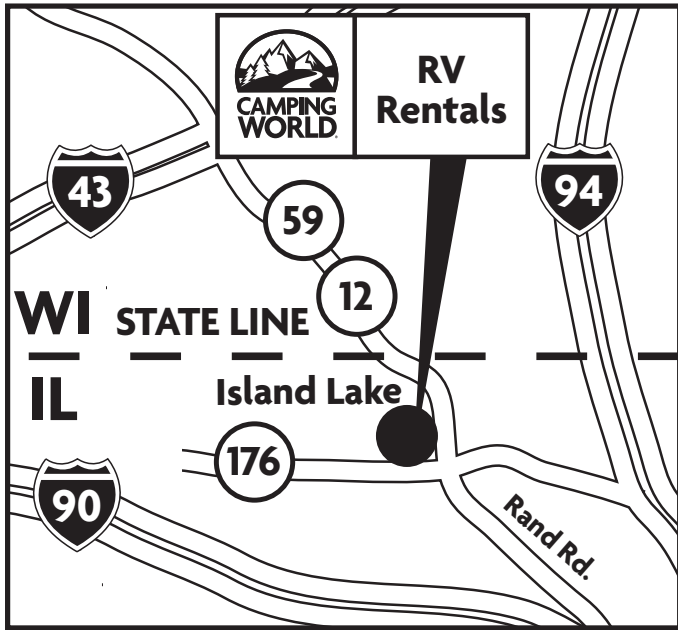

## CHICAGO

4450 Darrell Road  
Island Lake, IL 60042  
**888.498.8014**

**From O'Hare International Airport:**  
Merge onto I-190 E. Take the I-294 N exit, Exit 1C, toward Milwaukee/ I-90 W/ Rockford. Merge onto I-90 W/ Jane Addams Memorial Tollway toward Rockford. Merge onto IL-53 N toward Northwest Suburbs. Merge onto IL-53 Exit N. Turn slight right onto Lake Cook Road. Turn slight right onto N Rand Rd/ US-12 W. Turn left onto W Bonner Rd/ CR-61/ CR-A36. Turn right onto N Darrell Rd/ CR-44/ CR-V47. Turn right into location entrance.

## Nationwide Locations

**ATLANTA (ATL)**  
505 Parkway 575  
Woodstock, GA 30188  
**866.591.3622**

**BOSTON (BOS)**  
274 Newburyport Turnpike  
Route 1  
Rowley, MA 01969  
**800.890.2909**

**BUFFALO/  
ROCHESTER (BUF)**  
1000 Sanford Road North  
Churchville, NY 14428  
**866.393.6438**

**SAN FRANCISCO (SFO)**  
420 San Leandro Blvd  
San Leandro, CA 94577  
**877.562.7566**

**STATESVILLE (CLT)**  
1220 Morland Drive  
Statesville, NC 28687  
**888.224.3059**

**TACOMA (SEA)**  
4650 16th Street East  
Fife, WA 98424  
**800.526.4165**

**VANCOUVER (YVR)**  
1240 Old Highway 99  
Burlington, WA 98233  
**866.337.4810**