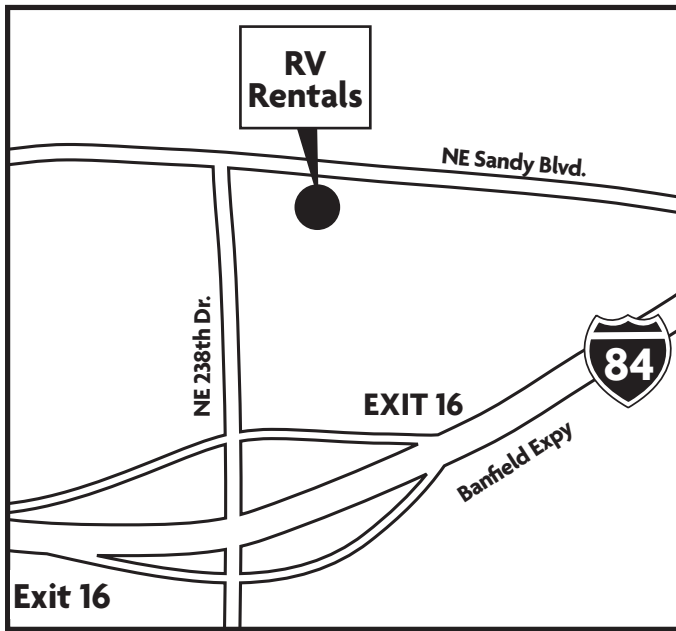

## PORTLAND

24000 NE Sandy Blvd  
Wood Village, OR 97060

**888.240.7979**

**Going North on I-5:** Merge onto I-84 Eastbound. Take the 238th Dr./Wood Village Exit #16. Turn left on NE 238th Drive. Turn right on Sandy Blvd. Go 1 block, store is on the right.

**Going South on I-5:** Merge onto I-205 Southbound. Take Exit 22 merging onto I-84 East. Take the 238th Dr./Wood Village Exit #16. Turn left onto 238th Drive. Turn right on Sandy Blvd.

**Coming from the East side of Oregon:** Take I-84 West. Take the 238th Dr./Wood Village Exit #16. Turn right on 238th Drive. Turn right on Sandy Blvd.

## Nationwide Locations