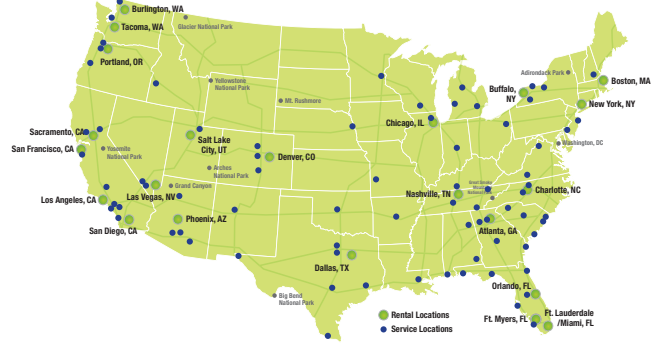

## PORTLAND

24000 NE Sandy Blvd  
Wood Village, OR 97060

**888.240.7979**

**Going North on I-5:** Merge onto I-84 Eastbound. Take the 238th Dr./Wood Village Exit #16. Turn left on NE 238th Drive. Turn right on Sandy Blvd. Go 1 block, store is on the right.

**Going South on I-5:** Merge onto I-205 Southbound. Take Exit 22 merging onto I-84 East. Take the 238th Dr./Wood Village Exit #16. Turn left onto 238th Drive. Turn right on Sandy Blvd.

**Coming from the East side of Oregon:** Take I-84 West. Take the 238th Dr./Wood Village Exit #16. Turn right on 238th Drive. Turn right on Sandy Blvd.

## Nationwide Locations