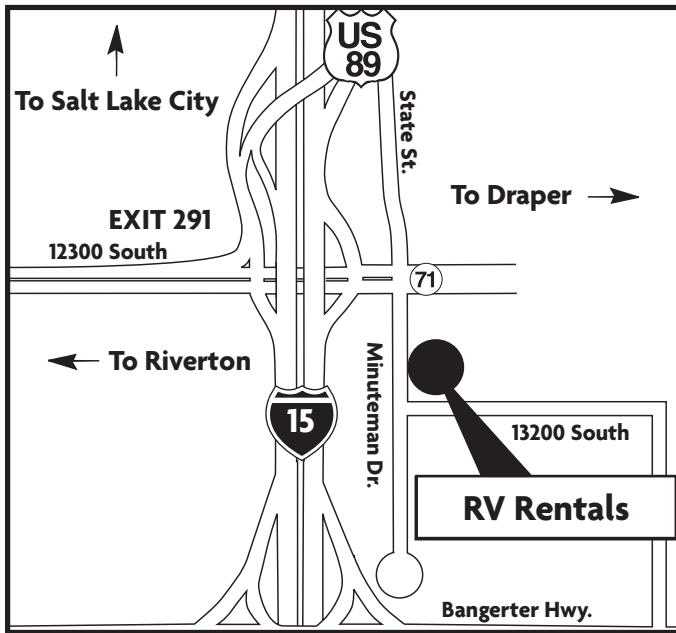

## SALT LAKE CITY

13111 South Minuteman Dr.

Draper, UT 84020

**800.294.1240**

**From I-15 South:** Exit 291, left off exit, take first right onto Frontage Road.

**From I-15 North:** Exit 291, right off exit, take first right onto Frontage Road.

## Nationwide Locations