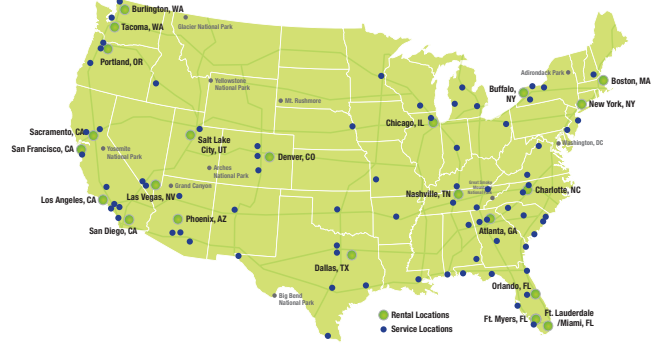

## SALT LAKE CITY

13111 South Minuteman Dr.

Draper, UT 84020

**800.294.1240**

**From I-15 South:** Exit 291, left off exit, take first right onto Frontage Road.

**From I-15 North:** Exit 291, right off exit, take first right onto Frontage Road.

## Nationwide Locations