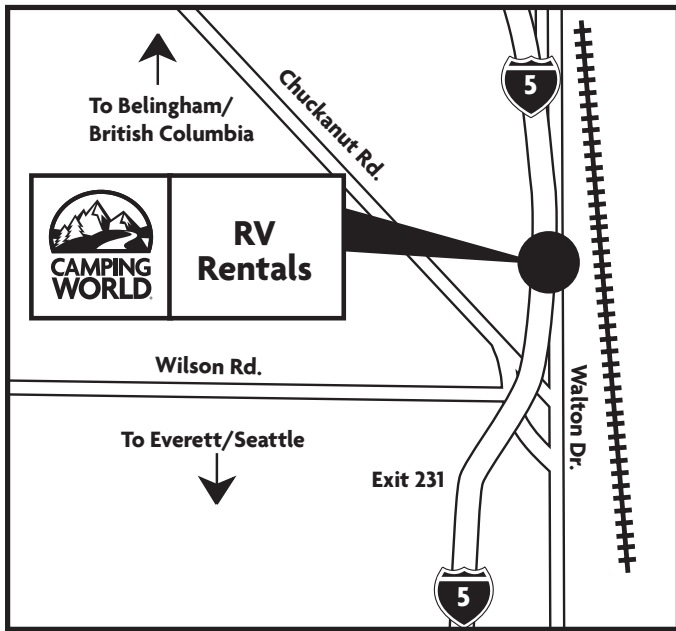

MOTURIS RV AND CAMPING WORLD

VANCOUVER

1240 Old Highway 99
Burlington, WA 98233
866.337.4810

From the Seattle area heading North on I-5:
Exit #231. Turn left at the light. Then take a quick left on to Old Highway 99. Store located on the right.

From the Bellingham area heading South on I-5:
Exit #232. Turn left and go over the over pass. Turn right on to Old Highway 99. Store located on the left.

Store Hours

Mon-Fri: 08.00 - 5.00 • Sat: 09.00 - 12.00

CHICAGO (ORD)

4450 Darrell Road
Island Lake, IL 60042
888.498.8014

DALLAS (DFW)

5209 I-35 North
Denton, TX 76207
800.527.4812

DENVER (DEN)

4100 Youngfield Street
Wheat Ridge, CO 80033
800.222.6795

FT. LAUDERDALE / MIAMI (FLL)

STATESVILLE (CLT)

1220 Morland Drive
Statesville, NC 28687
888.224.3059

TACOMA (SEA)

4650 16th Street East
Fife, WA 98424
800.526.4165

VANCOUVER (YVR)

1240 Old Highway 99
Burlington, WA 98233
866.337.4810

Call **877-297-3687 (CW-RENTS)**
for Reservations and Information