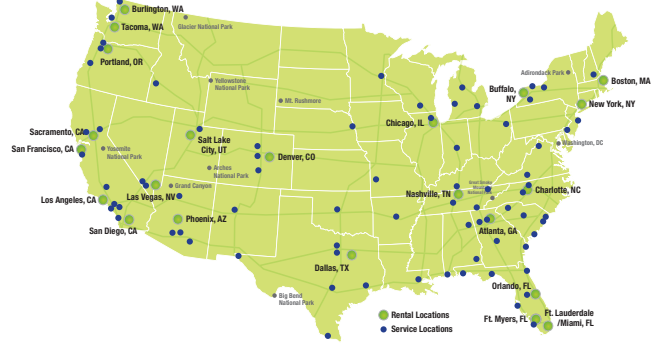

From the Bellingham area heading South on I-5:
Exit #232. Turn left and go over the over pass. Turn right on to Old Highway 99. Store located on the left.

Store Hours

Mon-Fri: 08.00 - 5.00 • Sat: 09.00 - 12.00

Nationwide Locations

ATLANTA (ATL)

505 Parkway 575
Woodstock, GA 30188
866.591.3622

BOSTON (BOS)

274 Newburyport Turnpike
Route 1
Rowley, MA 01969
800.890.2909

BUFFALO/ ROCHESTER (BUF)

1000 Sanford Road North
Churchville, NY 14428
866.393.6438

CHICAGO (ORD)

4450 Darrell Road
Island Lake, IL 60042
888.498.8014

DALLAS (DFW)

5209 I-35 North
Denton, TX 76207
800.527.4812

DENVER (DEN)

4100 Youngfield Street
Wheat Ridge, CO 80033
800.222.6795

FT. LAUDERDALE / MIAMI (FLL)

STATESVILLE (CLT)

1220 Morland Drive
Statesville, NC 28687
888.224.3059

TACOMA (SEA)

4650 16th Street East
Fife, WA 98424
800.526.4165

VANCOUVER (YVR)

1240 Old Highway 99
Burlington, WA 98233
866.337.4810

Call **877-297-3687 (CW-RENTS)**
for Reservations and Information